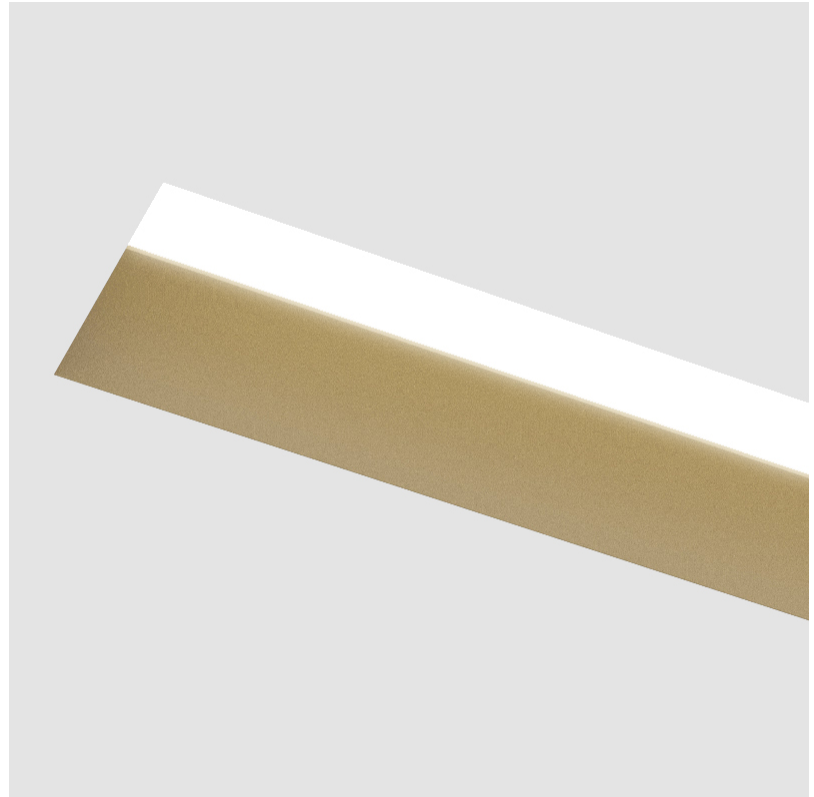

PHYSICAL

Shape: Rectangle
Length (mm): 880
Length (in): 34 ⁵/₈
Width (mm): 75
Width (in): 2 ¹⁵/₁₆
Height (mm): 135
Height (in): 5 ⁵/₁₆
Ceiling Thickness (mm): 10 / 12.5 / 15
Ceiling Thickness (in): 3/8 or 1/2 or 9/16
Min. Recessing Depth (mm): 170
Min. Recessing Depth (in): 6 ¹¹/₁₆
Light Distribution: Direct
Weight (kg): 3.786
Weight (lbs): 8.33
Diffuser: PMMA - Opal
Fixture Finish: SSR / BKV / CWI / CRY / HAB / UFT / ITA / RUA / FTG / MYG / LOD / PUS / FRO / FUP / KIA / POP / BLS / SPG / MEY / GOH / GUM / CHC / COM / ABZ / JAG / OBR / MOS / ROR
Fixture Material: Aluminum
Cut-out Measurements: 890mm / 35 1/16" x 92mm / 3 5/8"
Upon Request: Unique Sizes Unique Ceiling Thickness

ELECTRICAL

Lamp Type: LED (Zhaga Standard)
Input Wattage (W): 15.2
Total Output Wattage (W): 12 / 11.2 (3500K)
Dimming: 0-10V Dimming / Phase Dimming (120Vac Only)
Driver Included: Yes
Driver Location: Integrated
Driver Type: Constant Current - 120 / 277Vac
Driver Class: Class 2
Input Voltage (V): 120 - 277
Constant Current (MA): 350 / 375 (3500K)

LED

Color Temperature (°K): 3000 / 3500 / 4000
Max. Delivered Lumen (lm): 1030 / 1058 / 1080
CRI: >90 CRI
Lamp Life (hrs): 50000
Upon Request: Special Color Temperature RGB-W Tunable White CRI (no minimum qty) price increase + longer lead time

OPTICAL

RATINGS AND CERTIFICATIONS

Certified By: Certified for North American Standards
IP rating: IP20