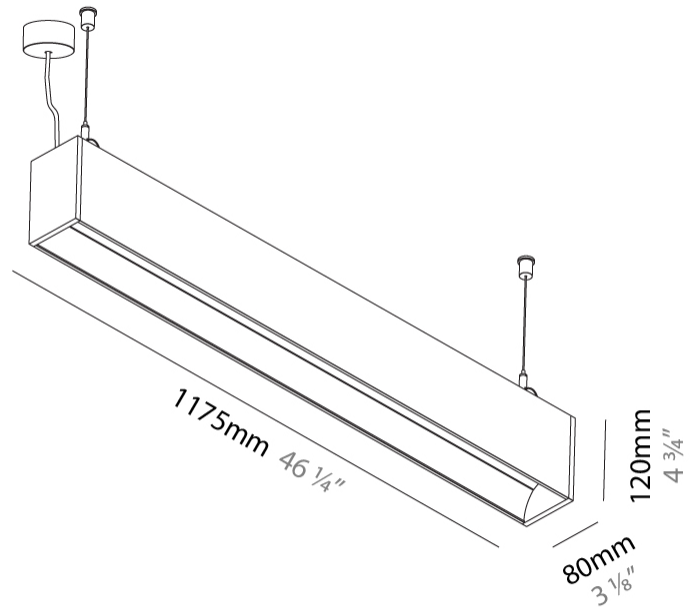

GENERAL

Series: Groove
Subseries: Groove Square
Brand: Prolicht
Division: Architectural
Mounting Type: Suspension
Mounting Location: Ceiling
Subcategory: Profile

PHYSICAL

Shape: Rectangle
Length (mm): 1175
Length (in): 46 1/4
Width (mm): 80
Width (in): 3 1/8
Height (mm): 120
Height (in): 4 3/4
Max. Overall Height (mm): 2120
Max. Overall Height (in): 83 7/16
Light Distribution: Direct
Weight (kg): 5.595
Weight (lbs): 12.334
Diffuser: PMMA - Opal
Fixture Finish: ANA / SSR / BKV / CWI / CRY / HAB / MSR / UFT / ITA / RUA / OGR / FTG / MYG / RWR / LOD / PUS / FRO / FUP / KIA / POP / BLS / SPG / MEY / GOH / GUM / CHC / COM / ABZ / JAG / OBR / MOS / ROR
Fixture Material: Aluminum
Cable Details: 2000mm or 4000mm Transparent Cable
Upon Request: Cable colour - White / Black / Orange / Red

ELECTRICAL

Lamp Type: LED (Zhaga Standard)
Input Wattage (W): 20.2
Total Output Wattage (W): 16 / 12.8 (3500K)
Dimming: 0-10V Dimming / Phase Dimming (120Vac Only)
Driver Included: Yes
Driver Location: Integrated
Driver Type: Constant Current - 120 / 277Vac
Driver Class: Class 2
Input Voltage (V): 120 - 277
Constant Current (MA): 350 / 400 (3500K)

LED

Color Temperature (°K): 3000 / 3500 / 4000
Max. Delivered Lumen (lm): 1370 / 1421 / 1450
CRI: >90 CRI
Lamp Life (hrs): 50000

OPTICAL

RATINGS AND CERTIFICATIONS

Certified By: Certified for North American Standards
IP rating: IP20